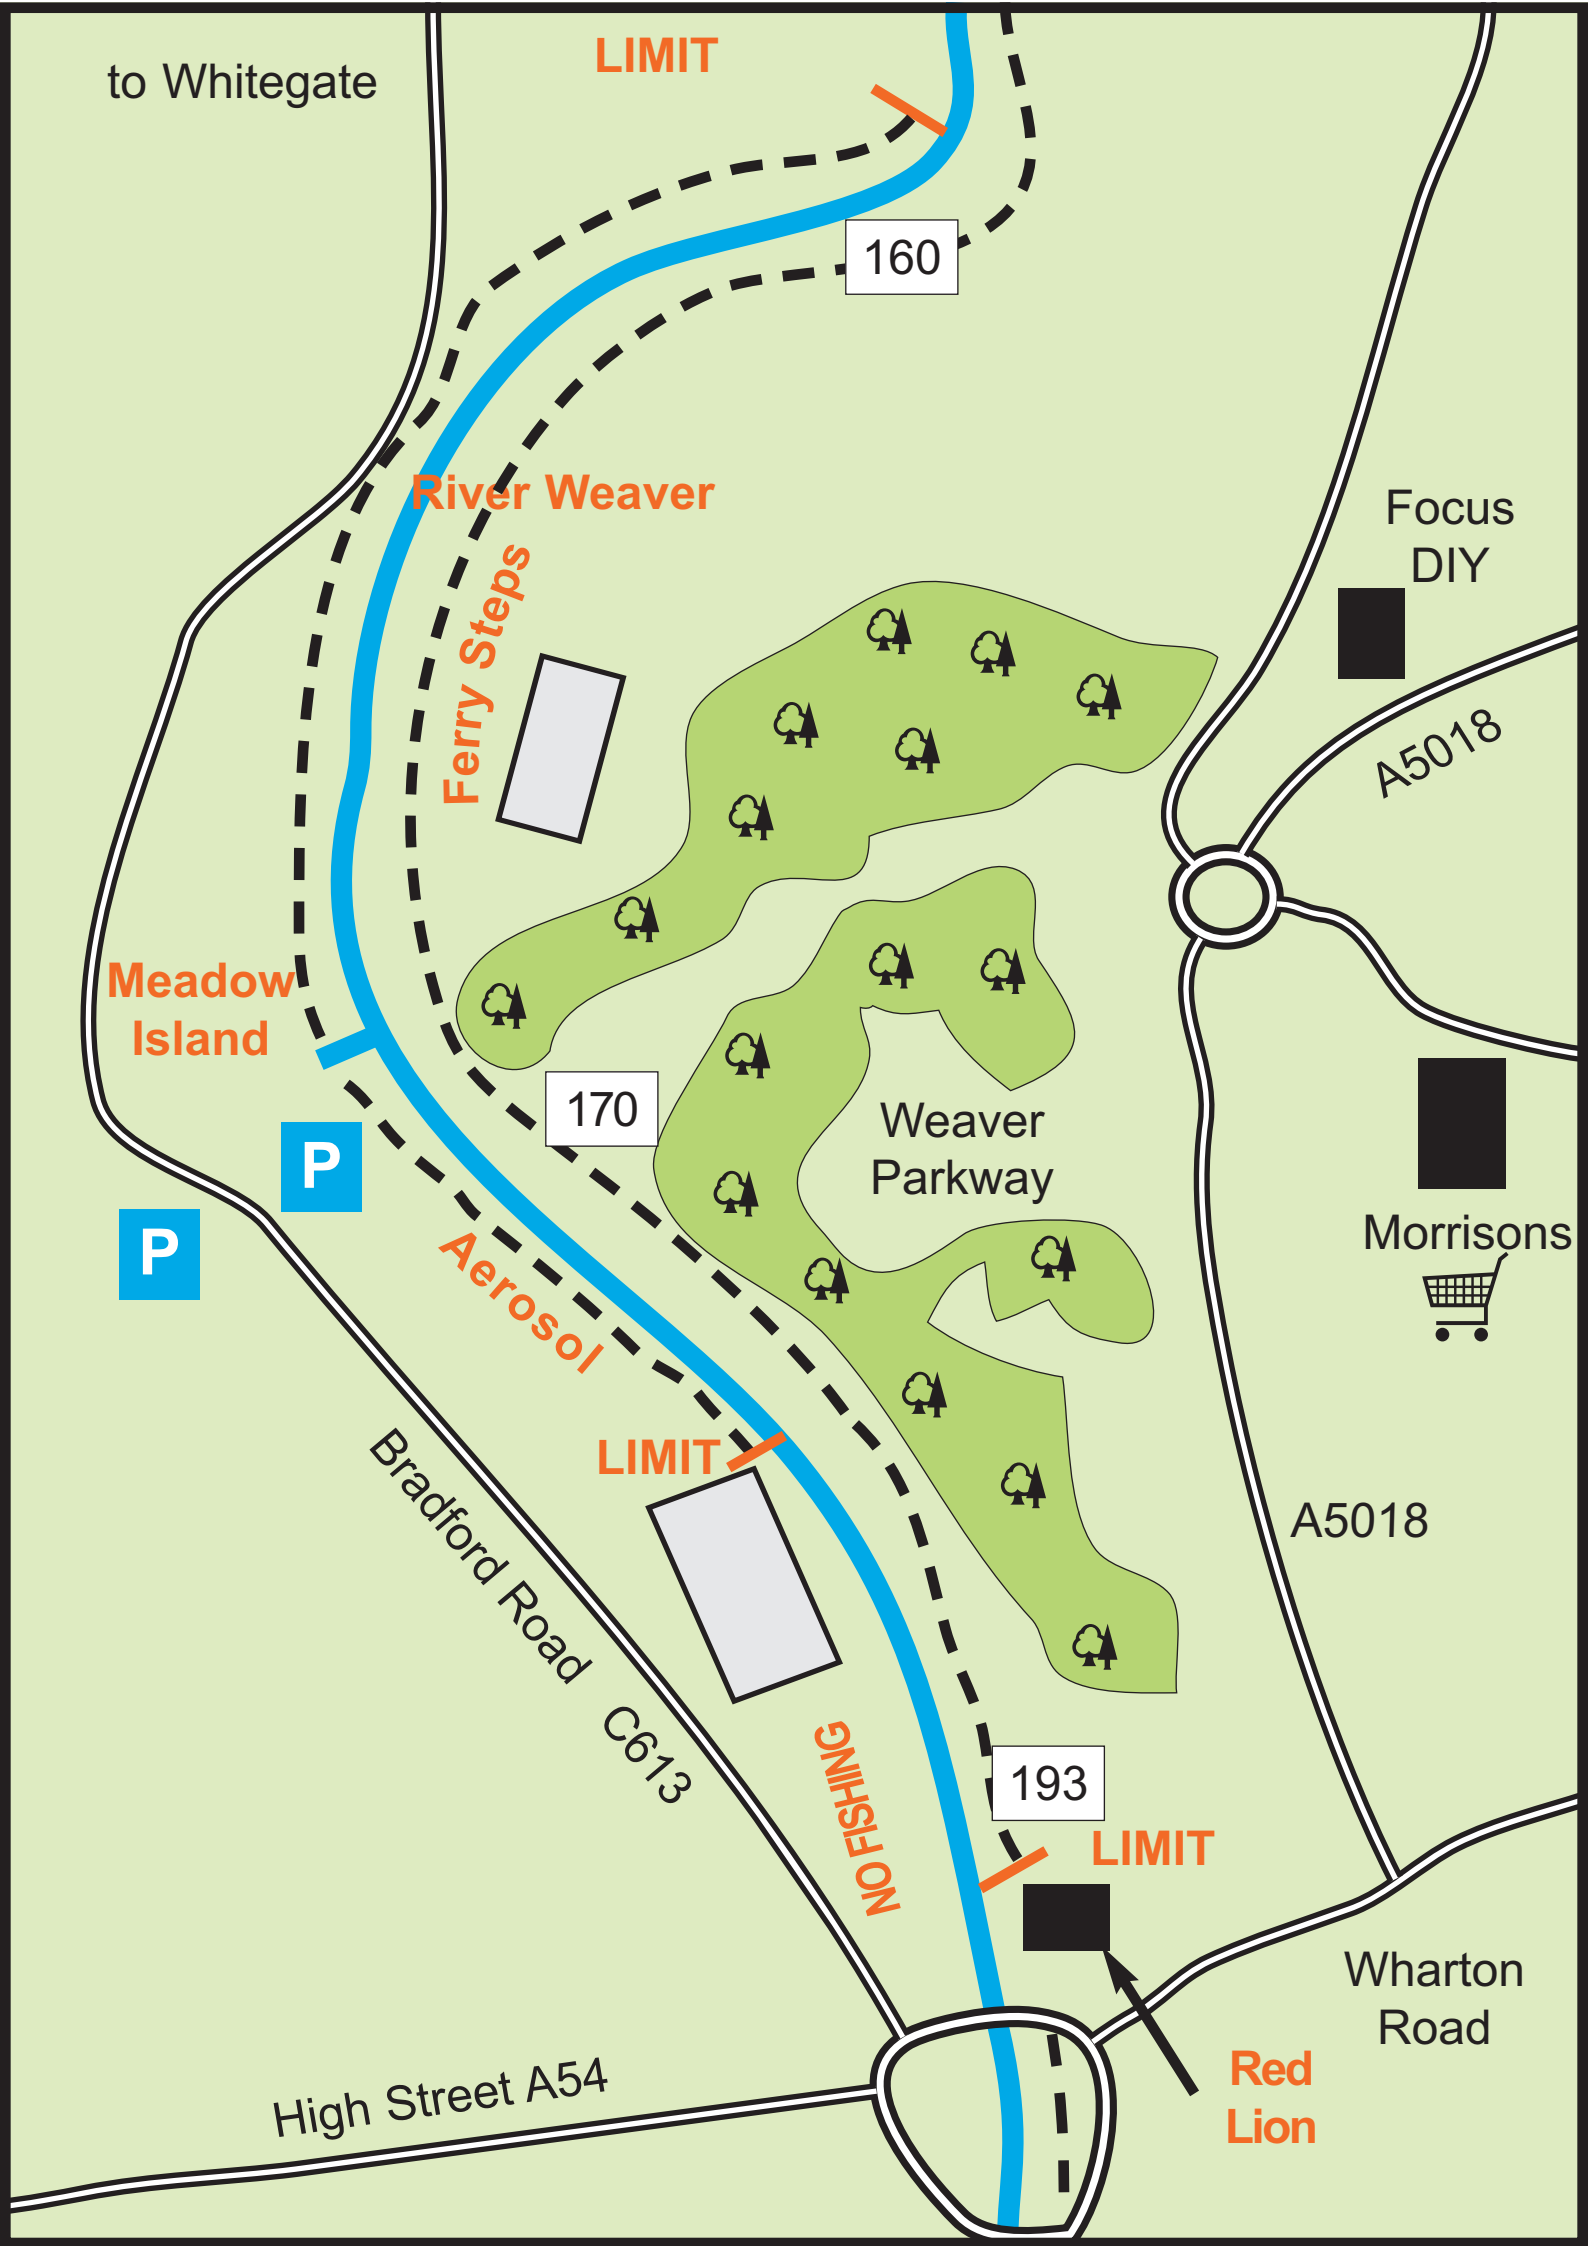

LIMIT

Boundary Wood

Ash Brook

Lea Green Lane  
(from Swanlow Lane)

P

Hunting Bridge

Weaver Bank

River Weaver

Morrisons

Aerosol

LIMIT

A5018

Bradford Road C613

193

LIMIT

NO FISHING

Wharton  
Road

High Street A54

Red  
Lion

to  
Whitegate

Salt  
Works

80

WHARTON

Salt Piles

River Weaver

Railway Line

to Winsford

LIMIT

WDA Water

Tommy's Hole

to Whitegate

Parkside Farm