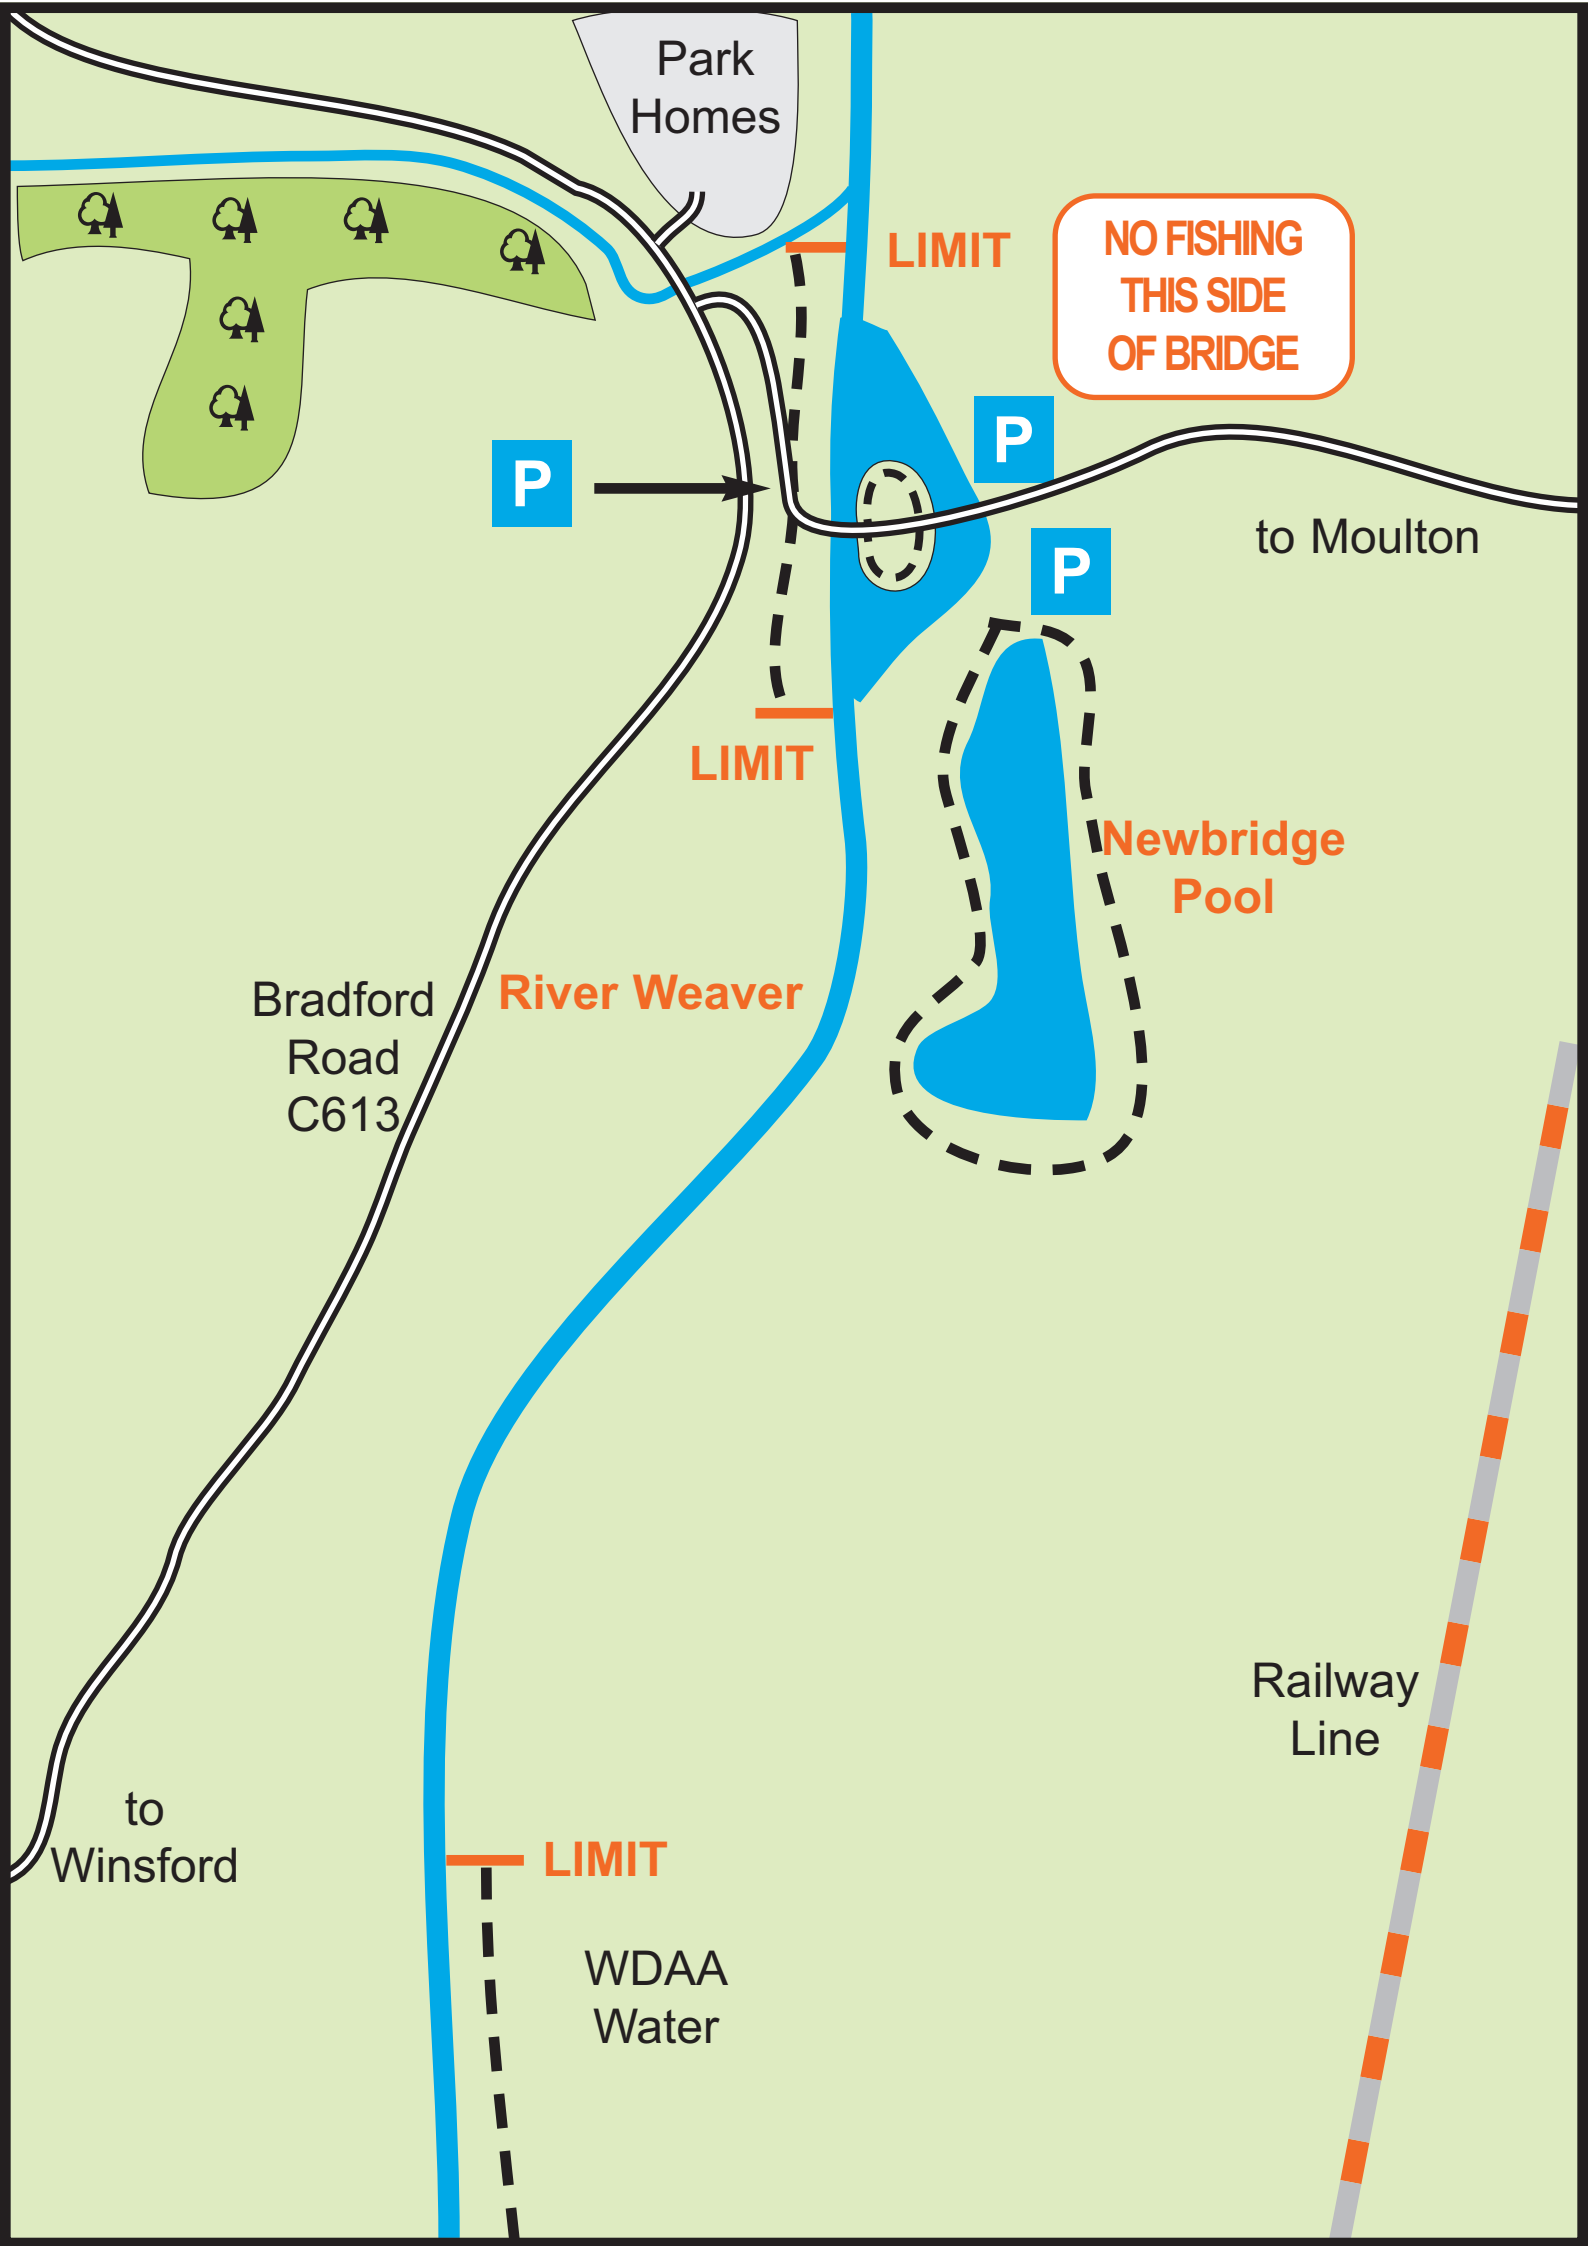

Park Homes

NO FISHING THIS SIDE OF BRIDGE

LIMIT

P

P

to Moulton

P

LIMIT

Newbridge Pool

Bradford Road C613

River Weaver

Railway Line

to Winsford

LIMIT

WDA Water