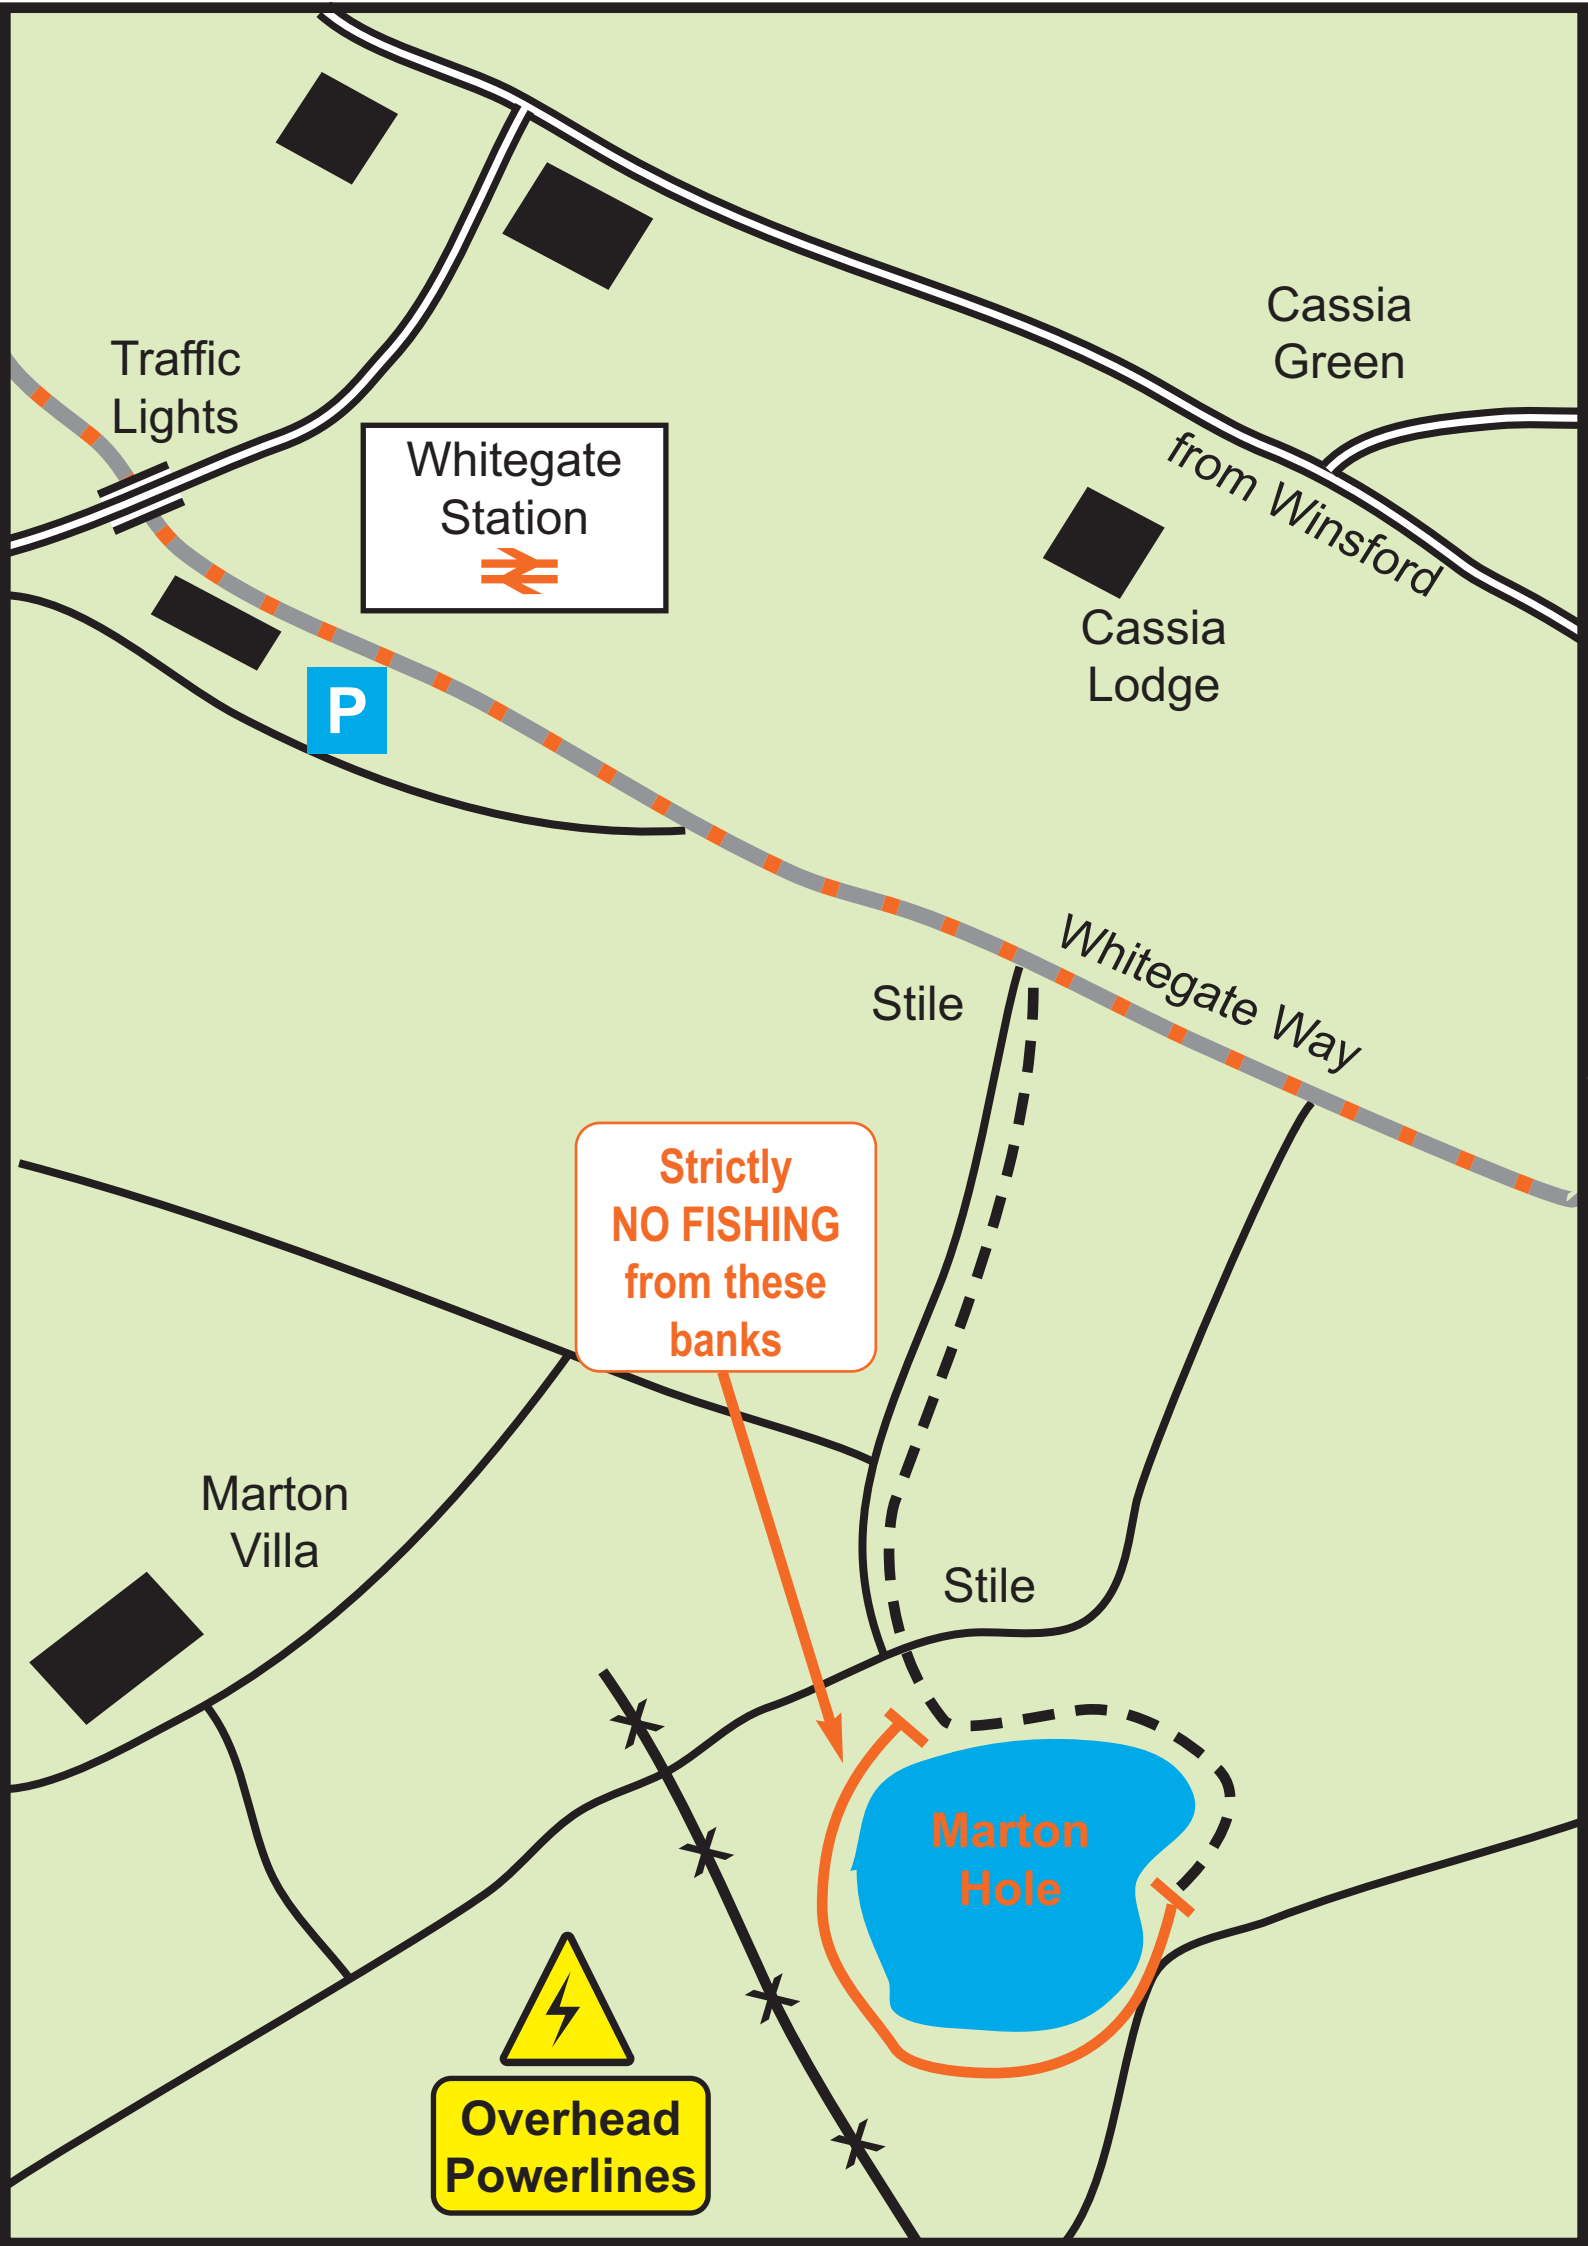

Cassia Green

Traffic Lights

Whitegate Station
🚆

from Winsford

Cassia Lodge

P

Whitegate Way

Stile

Strictly
NO FISHING
from these
banks

Marton Villa

Stile

Marton Hole

⚡
Overhead Powerlines