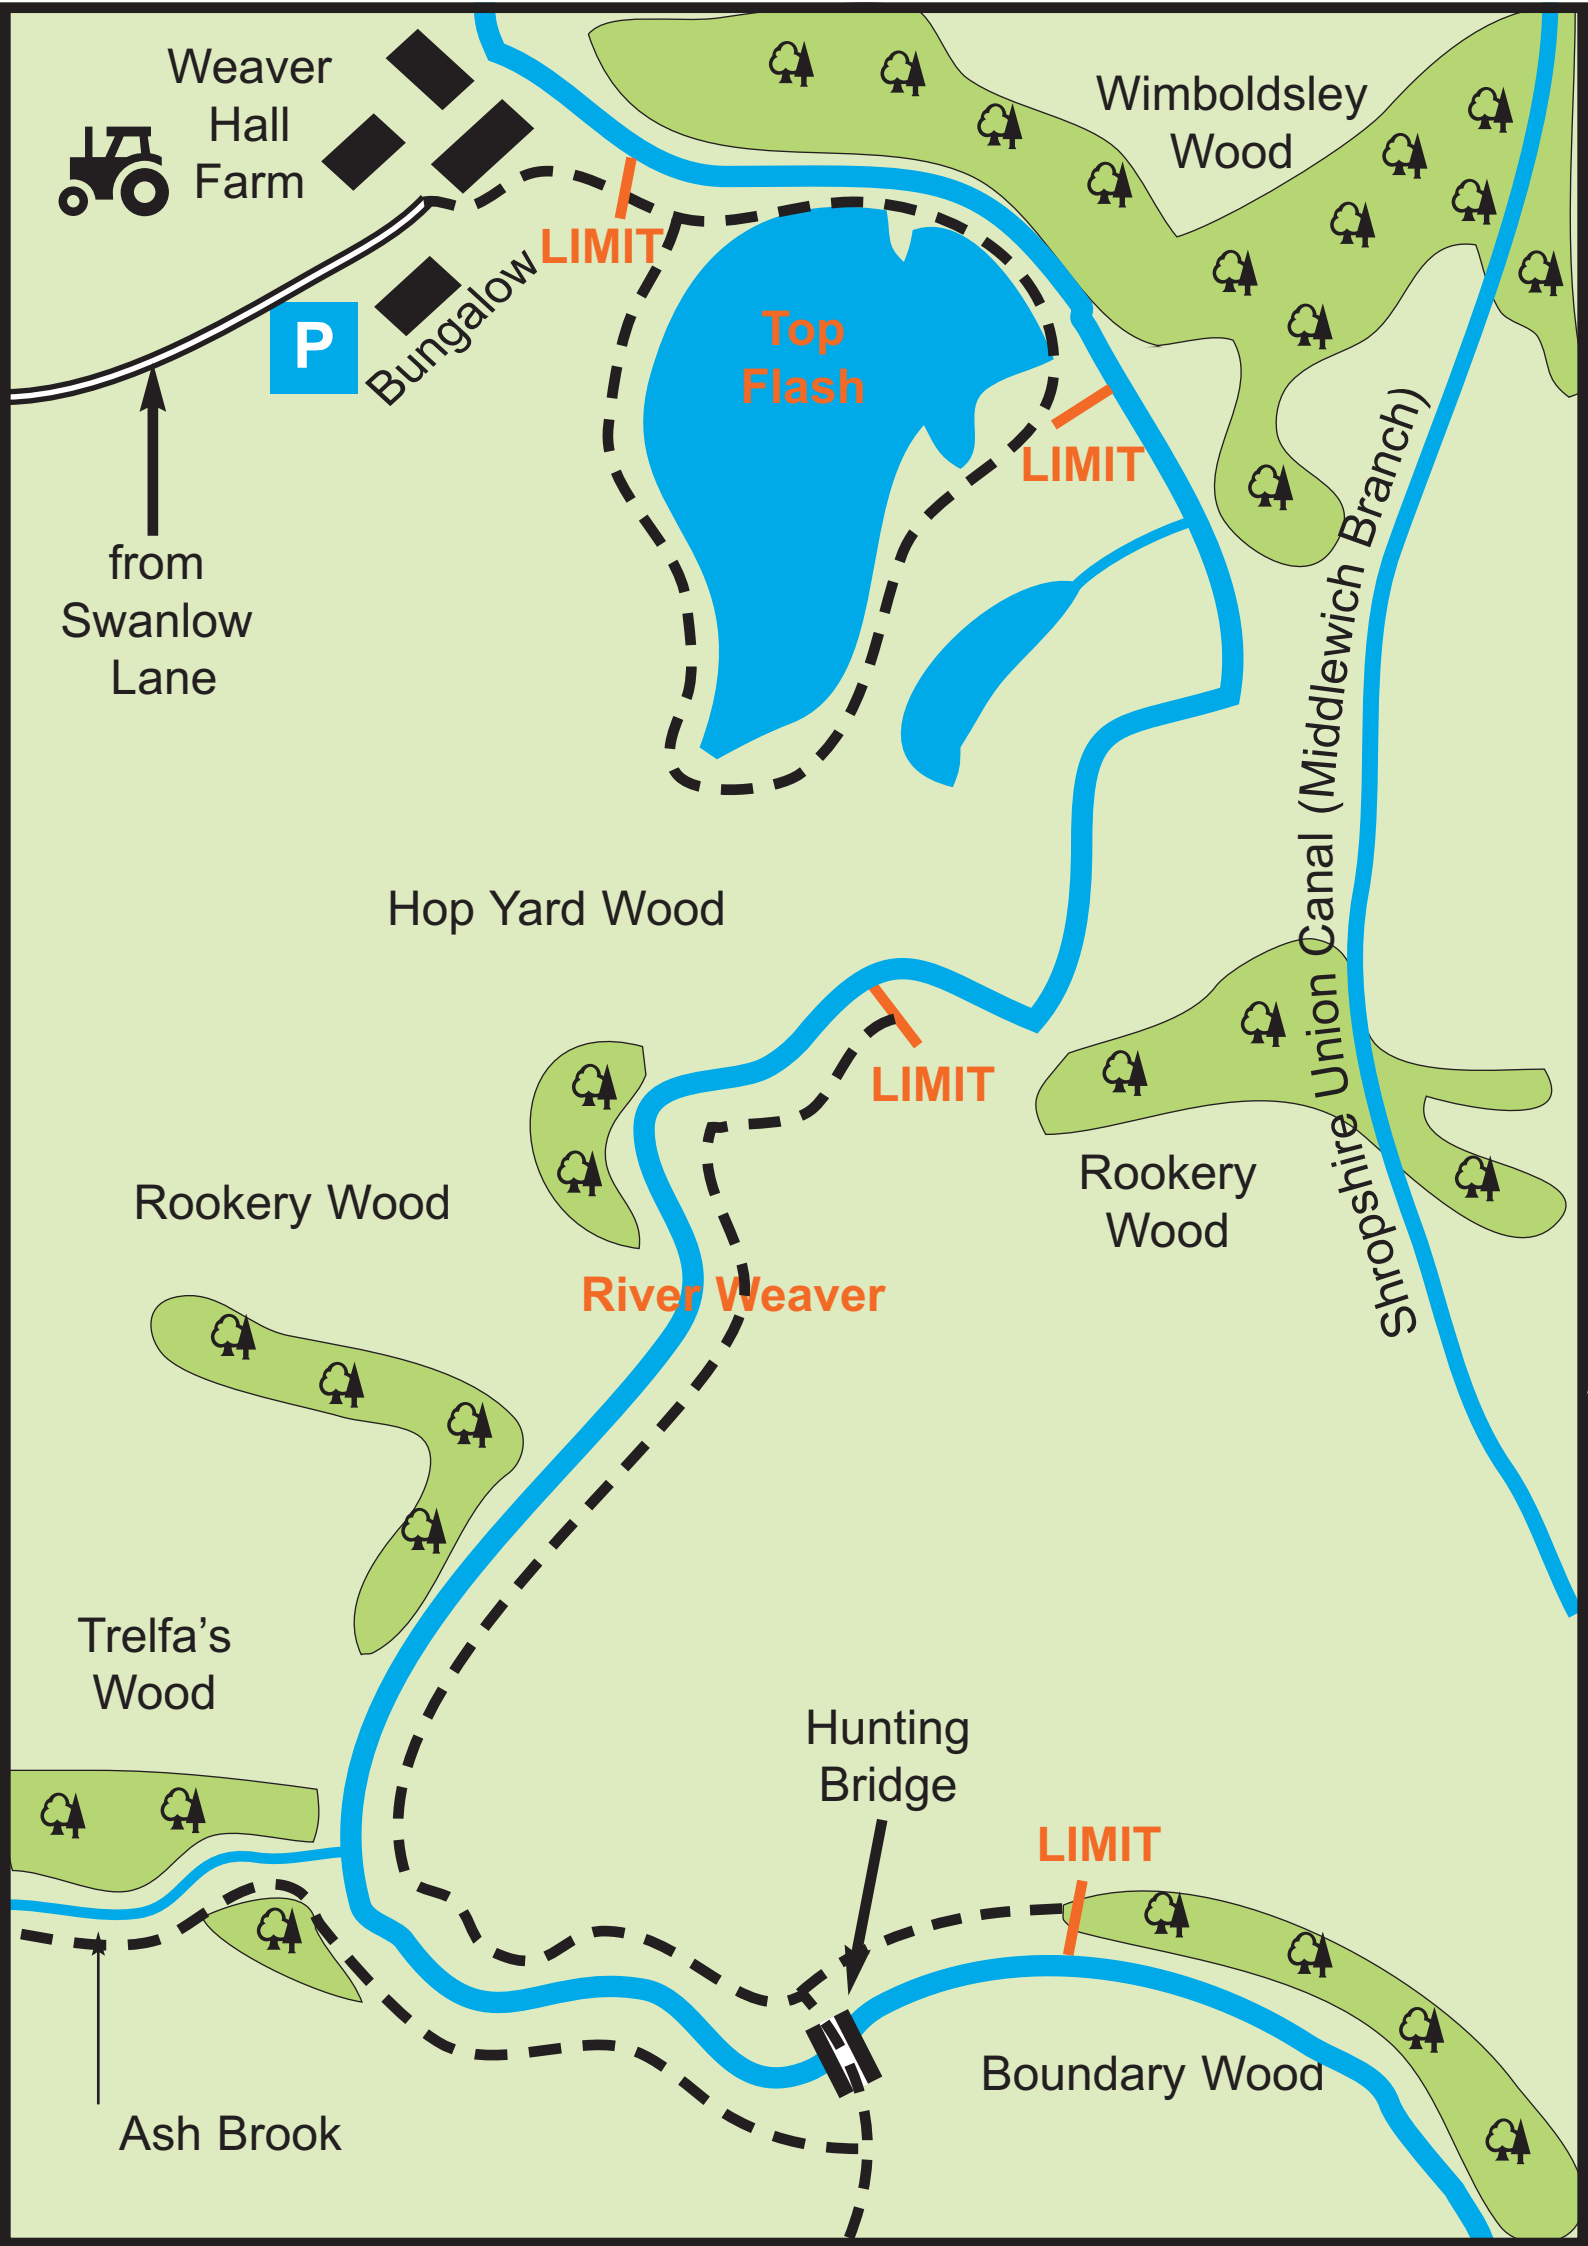

Weaver Hall Farm

P

Bungalow

LIMIT

Top Flash

LIMIT

Wimboldsley Wood

from Swanlow Lane

Hop Yard Wood

Shropshire Union Canal (Middlewich Branch)

LIMIT

Rookery Wood

Rookery Wood

River Weaver

Trelfa's Wood

Hunting Bridge

LIMIT

Ash Brook

Boundary Wood